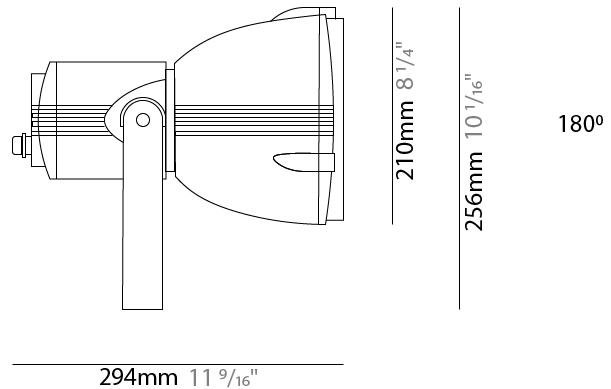

GENERAL

Series: Reef
Brand: Side
Division: Exterior
Mounting Type: Surface
Mounting Location: Above Ground
Subcategory: Flood

PHYSICAL

Shape: Dome
Diameter (mm): 210
Diameter (in): 8 1/4
Length (mm): 294
Length (in): 11 9/16
Height (mm): 256
Height (in): 10 1/16
Light Distribution: Adjustable / Direct
Weight (kg): 4.3
Weight (lbs): 9.48
Diffuser: Clear tempered glass
Fixture Finish: BLK / GRV
Fixture Material: Aluminum Die Cast

ELECTRICAL

Lamp Type: LED (Zhaga Standard)
Input Wattage (W): 40.1
Total Output Wattage (W): 36.5
Dimming: Tri-Mode (Non-Dimming and Phase Dimming (120Vac only) and 0-10V Dimming)
Driver Included: Yes
Driver Location: Integrated
Driver Type: Constant Current - Universal
Driver Class: Class 2
Input Voltage (V): 120 - 277
Constant Current (MA): 1050
Upon Request: (Not included - see components [IP65 or higher enclosure to be supplied by others]) Remote: 0-10Vdc dimming

LED

Color Temperature (°K): 3000 / 4000
Max. Delivered Lumen (lm): 5452.9 / 5670.6
Nominal Lumen (lm): 6010 / 6250
CRI: >80 CRI
Lamp Life (hrs): 50000

OPTICAL

Optic°: 15 / 25 / 40

RATINGS AND CERTIFICATIONS

Certified By: Certified for North American Standards
IP rating: IP65
IK Rating: IK06

4kg / 8.82 lbs